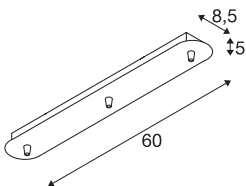

## FITU triple ceiling plate

long, black

The long FITU ceiling plate is available in various colour variants with three or five outlets, and can be combined with any FITU E27 pendants. Delivered with corresponding strain relief.

## TECHNICAL DATA

Item no.:	1001818
Nominal voltage	230V ~50Hz V
Length	60.0 cm
Width	8.5 cm
Height	5.0 cm
Net weight	1.057 kg
Gross weight	1.387 kg
IP Code	IP 20
Safety class	I
Assembly	Surface
Assembly details	Ceiling
Color	black
BIG WHITE Page	98