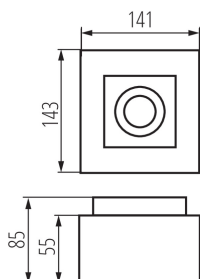

26831 STOBI DLP 50-W

Ceiling-mounted spotlight fitting

5905339268310

MO
DE
RN
design

HIGH
quality
finish

The Kanlux STOBI is the line of ceiling fixtures, with a replaceable light source. They are in aluminium with a fully adjustable light-beam angle. The high-quality finish (matte, sanded surface), and simple style, make the fixtures perfect for rooms at home, and also for offices and apartments.

GENERAL DATA:

Colour: white

Place of assembly: ceiling mounted

Place of application: Indoors

Minimum distance from the illuminated object: 0,5m

Replaceable light source: yes

The product is not suitable to be covered with a heat-insulating material: yes

Light source included: no

Length [mm]: 141

Width [mm]: 143

Height [mm]: 85

TECHNICAL DATA:

Rated voltage [V]: 220-240 AC

Rated frequency [Hz]: 50/60

Maximum power [W]: max 25

Class of protection against electric shock: I

Light source: PAR16

Cap: GU10

Ambient temperature range to which the product can be exposed: 5÷25

The fixture is adapted to the light sources of the following energy classes: A++,A+,A,B,C,D,E

Enclosure material: aluminum alloy

Connection type: Bolt terminal block

Range of sections of wires used [mm²]: 1÷2,5

Lighting-fixture angle regulation: in two axes

Lighting-fixture angle regulation [°]: 65/45

IP class: 20

LOGISTIC DATA:

Unit of measurement: unit

Packaging method: 20

Number of units in the secondary packaging: 1

Number of units in the packaging: 20

Net unit weight [g]: 600

Grammage [g]: 706

Length of a unit pack [cm]: 15