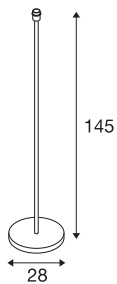

FENDA

floor stand, lamp base, TC-(D,H,T,Q)SE, black, without shade, max. 60W

We offer a new basic design for living room lights with the FENDA floor stand. The black base allows it to be combined with various shades from the FENDA series. Prepared to take LED or energy-saving lamps with an E27 socket, the FENDA is ready for direct connection to the 230V mains supply. In addition, a switch is included located in the connection lead.

TECHNICAL DATA

Item no.:	155790
Socket	E27
Number of sockets	1
Primary nominal voltage	220-240V ~50/60Hz mA/V
Height	145.0 cm
Diameter	28.0 cm
Net weight	5.887 kg
Gross weight	6.758 kg
IP Code	IP 20
Safety class	II
Impact resistance class	IK03
Impact resistance	0,3499999999999998 Joule
Assembly	Mobile
Wattage	60 W
Color	black
Maximum ambient temperature	40 °C
BIG WHITE Page	78