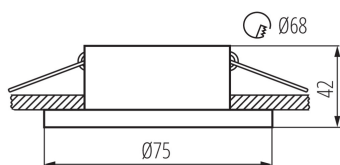

29140 SIMEN DSO W/G

Ring for spotlight fittings

5905339291400

Kanlux SIMEN DSO is a fixture which consists of two parts - ring, and body. Our range includes permanent colour sets in classic black and white, and fixtures with silver and gold elements, which will fit in with your interior, where they will become a visible decoration. You can also replace individual elements with other Kanlux SIMEN DSO fixture sets you already have.

GENERAL DATA:

Colour: white / gold

Necessity of using self-shielding lamps: yes

Place of assembly: Recessed mount in the ceiling

Place of application: Indoors

Minimum distance from the illuminated object: 0,5m

Decorative ring without a ceramic frame: yes

Replaceable light source: yes

The product is not suitable to be covered with a heat-insulating material: yes

Light source included: no

Height [mm]: 42

Diameter [mm]: 75

Assembly hole [mm]: Ø68

TECHNICAL DATA:

Rated voltage [V]: 12 AC; 12 DC; 220-240 AC

Maximum power [W]: max 35

Class of protection against electric shock: II/III

Light source: MR16/PAR16

Cap: Gx5,3/GU10

Ambient temperature range to which the product can be exposed: 5÷25

The fixture is adapted to the light sources of the following energy classes: A++,A+,A,B,C,D,E

Enclosure material: aluminum alloy

Lighting-fixture angle regulation: none

IP class: 20

LOGISTIC DATA:

Unit of measurement: unit

Packaging method: 100

Number of units in the secondary packaging: 1

Number of units in the packaging: 100

Net unit weight [g]: 80

Grammage [g]: 107.8

Length of a unit pack [cm]: 8

Width of a unit pack [cm]: 5