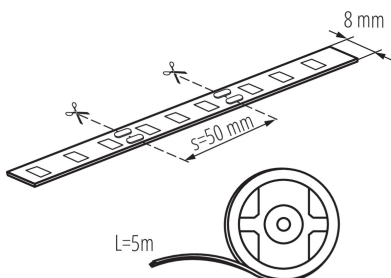

24517 LEDS-B 4.8W/M IP00-NW

LED tape

5905339245175

Kanlux LEDS-B are modern strips of decorative character. Perfect for home use where they can create unique arrangements limited by our imagination only. They are characterised by high flexibility, good adhesion and high durability. Depending on the place in which we want to add more light or which we wish to highlight, we can choose the light colour suiting our preferences.

GENERAL DATA:

Place of application: Indoors

Minimum distance from the illuminated object: 0,1m

Length [mm]: 5000

Width [mm]: 8

TECHNICAL DATA:

Rated voltage [V]: 12 DC

Rated power [W]: 1m = 4,8

IP class: 00

LOGISTIC DATA:

Unit of measurement: unit

Packaging method: 25

Number of units in the secondary packaging: 25

Number of units in the packaging: 50

Net unit weight [g]: 44

Grammage [g]: 126

Length of a unit pack [cm]: 20.5

Width of a unit pack [cm]: 1

Height of a unit pack [cm]: 22.5

Weight of a cardboard box [kg]: 6.3

Width of a cardboard box [cm]: 32

LED tape

Kanlux LEDS-B 4.8W/M

W skład oprawy wchodzi wbudowane lampy LED.