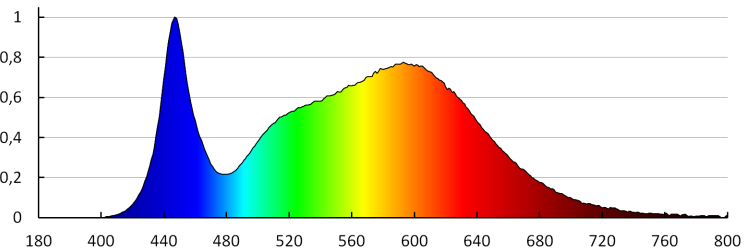

L
E
D

Nie można wymienić lamp w oprawie.

874/2012 

Height of a cardboard box [cm]: 28.5

Length of a cardboard box [cm] : 52

Volume of a cardboard box [m³]: 0.047424

ACCESSORIES:

19030 CONNECTOR 8 LED band connector, CONNECTOR 8 (19030)