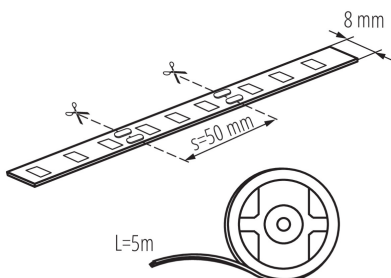

24516 LEDS-B 4.8W/M IP00-WW

LED tape

5905339245168

Kanlux LEDS-B are modern strips of decorative character. Perfect for home use where they can create unique arrangements limited by our imagination only. They are characterised by high flexibility, good adhesion and high durability. Depending on the place in which we want to add more light or which we wish to highlight, we can choose the light colour suiting our preferences.

GENERAL DATA:

Place of application: Indoors

Minimum distance from the illuminated object: 0,1m

Length [mm]: 5000

Width [mm]: 8

TECHNICAL DATA:

Rated voltage [V]: 12 DC

Rated power [W]: 1m = 4,8

Class of protection against electric shock: III

Diode type: LED SMD

Luminous flux [lm]: 1m = 450

Colour temperature: Warm white

Colour temperature [K]: 3000

Colour uniformity [SDCM]: ≤6

Colour-rendering index Ra: ≥80

Rated lamp-service life [h]: 15000

Number of on/off cycles: ≥10000

Ambient temperature range to which the product can be exposed: 5÷25

Connection type: Free cable ends

The fixture set includes built-in LED's with the following energy classes: A++,A+,A

IP class: 00

LOGISTIC DATA:

Unit of measurement: unit

Packaging method: 25

Number of units in the secondary packaging: 25

Number of units in the packaging: 50

Net unit weight [g]: 44

Grammage [g]: 126

Length of a unit pack [cm]: 20.5

Width of a unit pack [cm]: 1

Height of a unit pack [cm]: 22.5

Weight of a cardboard box [kg]: 6.3

Width of a cardboard box [cm]: 32.5