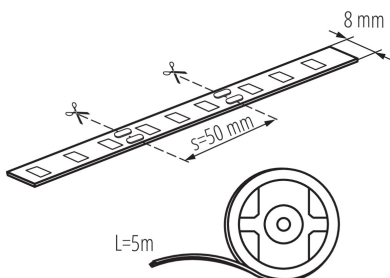

## 24515 LEDS-B 4.8W/M IP65-CW

LED tape

5905339245151

Kanlux LEDS-B are modern strips of decorative character. Perfect for home use where they can create unique arrangements limited by our imagination only. They are characterised by high flexibility, good adhesion and high durability. Depending on the place in which we want to add more light or which we wish to highlight, we can choose the light colour suiting our preferences.

### GENERAL DATA:

**Place of application:** Indoors and outdoors  
**Minimum distance from the illuminated object:** 0,1m  
**Length [mm]:** 5000  
**Width [mm]:** 8

### TECHNICAL DATA:

**Rated voltage [V]:** 12 DC  
**Rated power [W]:** 1m = 4,8  
**Class of protection against electric shock:** III  
**Diode type:** LED SMD  
**Luminous flux [lm]:** 1m = 450  
**Colour temperature:** cold white  
**Colour temperature [K]:** 6500  
**Colour uniformity [SDCM]:** ≤6  
**Colour-rendering index Ra:** ≥80  
**Rated lamp-service life [h]:** 15000  
**Number of on/off cycles:** ≥10000  
**Ambient temperature range to which the product can be exposed:** 5÷25  
**Connection type:** Free cable ends  
**The fixture set includes built-in LED's with the following energy classes:** A++,A+,A  
**IP class:** 65

### LED tape

**Kanlux** LEDS-B 4.8W/M

W skład oprawy wchodzi wbudowane lampy LED.

A++  
A+  
A  
B  
C  
D  
E

LED

Nie można wymienić lamp w oprawie.

874/2012

**Height of a cardboard box [cm]: 28.5**