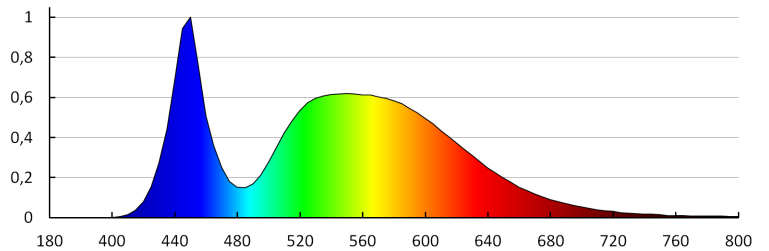

Height of a cardboard box [cm]: 28.5

Length of a cardboard box [cm] : 51

Volume of a cardboard box [m³]: 0.047239