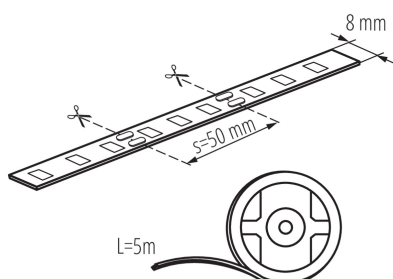

LED tape

5905339245137

Kanlux LEDS-B are modern strips of decorative character. Perfect for home use where they can create unique arrangements limited by our imagination only. They are characterised by high flexibility, good adhesion and high durability. Depending on the place in which we want to add more light or which we wish to highlight, we can choose the light colour suiting our preferences.

GENERAL DATA:

Place of application: Indoors and outdoors
Minimum distance from the illuminated object: 0,1m
Length [mm]: 5000
Width [mm]: 8

TECHNICAL DATA:

Rated voltage [V]: 12 DC
Rated power [W]: 1m = 4,8
Class of protection against electric shock: III
Diode type: LED SMD
Luminous flux [lm]: 1m = 400
Colour temperature: Warm white
Colour temperature [K]: 3000
Colour uniformity [SDCM]: ≤6
Colour-rendering index Ra: ≥80
Rated lamp-service life [h]: 15000
Number of on/off cycles: ≥10000
Ambient temperature range to which the product can be exposed: 5÷25
Connection type: Free cable ends
The fixture set includes built-in LED's with the following energy classes: A++,A+,A
IP class: 65

LOGISTIC DATA:

Unit of measurement: unit
Packaging method: 25
Number of units in the secondary packaging: 25
Number of units in the packaging: 50
Net unit weight [g]: 68
Grammage [g]: 150
Length of a unit pack [cm]: 20.5
Width of a unit pack [cm]: 1
Height of a unit pack [cm]: 22.5
Weight of a cardboard box [kg]: 7.5
Width of a cardboard box [cm]: 32.5