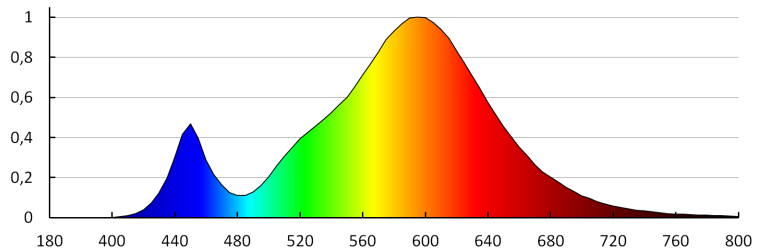

Height of a cardboard box [cm]: 28.5

Length of a cardboard box [cm] : 51

Volume of a cardboard box [m³]: 0.047239