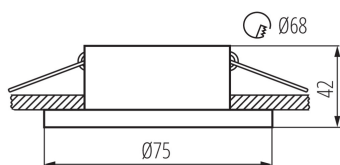

Ring for spotlight fittings

5905339291370

Kanlux SIMEN DSO is a fixture which consists of two parts - ring, and body. Our range includes permanent colour sets in classic black and white, and fixtures with silver and gold elements, which will fit in with your interior, where they will become a visible decoration. You can also replace individual elements with other Kanlux SIMEN DSO fixture sets you already have.

GENERAL DATA:

Colour: black/gold
Necessity of using self-shielding lamps: yes
Place of assembly: Recessed mount in the ceiling
Place of application: Indoors
Minimum distance from the illuminated object: 0,5m
Decorative ring without a ceramic frame: yes
Replaceable light source: yes
The product is not suitable to be covered with a heat-insulating material: yes
Light source included: no
Height [mm]: 42
Diameter [mm]: 75
Assembly hole [mm]: Ø68

TECHNICAL DATA:

Rated voltage [V]: 12 AC; 12 DC; 220-240 AC
Maximum power [W]: max 35
Class of protection against electric shock: II/III
Light source: MR16/PAR16
Cap: Gx5,3/GU10
Ambient temperature range to which the product can be exposed: 5÷25
The fixture is adapted to the light sources of the following energy classes: A++,A+,A,B,C,D,E
Enclosure material: aluminum alloy
Lighting-fixture angle regulation: none
IP class: 20

LOGISTIC DATA:

Unit of measurement: unit
Packaging method: 100
Number of units in the secondary packaging: 1
Number of units in the packaging: 100
Net unit weight [g]: 80
Grammage [g]: 107.8
Length of a unit pack [cm]: 8
Width of a unit pack [cm]: 5