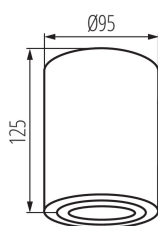

22551 BORD DLP-50-W

Ceiling-mounted spotlight fitting

5905339225511

MODERN
design

HIGH
quality
finish

Kanlux BORD are popular surface holders. They are characterized by an interesting and expressive shape in the form of a cylinder. Kanlux BORD guarantee exceptional lighting making it possible to emphasize some elements of decor in a room and create pleasant atmosphere. Modern design and elegant simplicity make these holders match both residential interiors and commercial interiors.

GENERAL DATA:

Colour: matte white

Place of assembly: ceiling mounted

Place of application: Indoors

Minimum distance from the illuminated object: 0,5m

Replaceable light source: yes

The product is not suitable to be covered with a heat-insulating material: yes

Light source included: no

Height [mm]: 125

Diameter [mm]: 95

TECHNICAL DATA:

Rated voltage [V]: 220-240 AC

Rated frequency [Hz]: 50/60

Maximum power [W]: max 25

Class of protection against electric shock: I

Light source: PAR16

Cap: GU10

Ambient temperature range to which the product can be exposed: 5÷25

The fixture is adapted to the light sources of the following energy classes: A++,A+,A,B,C,D,E

Enclosure material: aluminum alloy

Connection type: Bolt terminal block

Range of sections of wires used [mm²]: 1÷2,5

Lighting-fixture angle regulation: in one axis

Lighting-fixture angle regulation [°]: 25

IP class: 20

LOGISTIC DATA:

Unit of measurement: unit

Packaging method: 20

Number of units in the secondary packaging: 1

Number of units in the packaging: 20

Net unit weight [g]: 482

Grammage [g]: 570