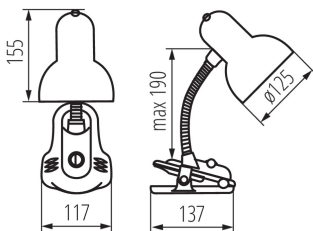

Desk lamp

5905339071538

Kanlux SUZI is a simple desk lamp. It is available in several uniform colour versions. Kanlux SUZI has an adjustable arm and a clip thanks to which you can fix the lamp on a desk edge or on a shelf.

GENERAL DATA:

Colour: pink
Place of assembly: On the floor
Place of application: Indoors
Minimum distance from the illuminated object: 0,2m
On switch: yes
Replaceable light source: yes
Light source included: no
Length [mm]: 117
Width [mm]: 137
Height MAX [mm]: 190
Cable length [m]: 1.5

TECHNICAL DATA:

Rated voltage [V]: 220-240 AC
Rated frequency [Hz]: 50/60
Maximum power [W]: max 40
Class of protection against electric shock: II
Lampshade material: steel
Cap: E27
The fixture is adapted to the light sources of the following energy classes: A++,A+,A,B,C,D,E
Enclosure material: plastic
Connection type: Cable terminated with a plug
The fixture is movable horizontally [°]: 360
The fixture is movable vertically [°]: 360
IP class: 20

LOGISTIC DATA:

Unit of measurement: unit
Packaging method: 20
Number of units in the secondary packaging: 1
Number of units in the packaging: 20
Net unit weight [g]: 520
Grammage [g]: 710
Length of a unit pack [cm]: 18
Width of a unit pack [cm]: 13
Height of a unit pack [cm]: 24
Weight of a cardboard box [kg]: 14.2
Width of a cardboard box [cm]: 39