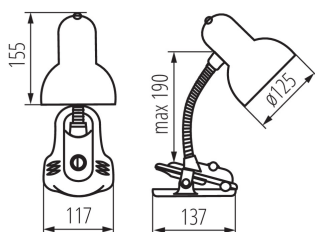

Desk lamp

5905339071521

Kanlux SUZI is a simple desk lamp. It is available in several uniform colour versions. Kanlux SUZI has an adjustable arm and a clip thanks to which you can fix the lamp on a desk edge or on a shelf.

GENERAL DATA:

Colour: blue
Place of assembly: On the floor
Place of application: Indoors
Minimum distance from the illuminated object: 0,2m
On switch: yes
Replaceable light source: yes
Light source included: no
Length [mm]: 117
Width [mm]: 137
Height MAX [mm]: 190
Cable length [m]: 1.5

TECHNICAL DATA:

Rated voltage [V]: 220-240 AC
Rated frequency [Hz]: 50/60
Maximum power [W]: max 40
Class of protection against electric shock: II
Lampshade material: steel
Cap: E27
The fixture is adapted to the light sources of the following energy classes: A++,A+,A,B,C,D,E
Enclosure material: plastic
Connection type: Cable terminated with a plug
The fixture is movable horizontally [°]: 360
The fixture is movable vertically [°]: 360
IP class: 20

LOGISTIC DATA:

Unit of measurement: unit
Packaging method: 20
Number of units in the secondary packaging: 1
Number of units in the packaging: 20
Net unit weight [g]: 520
Grammage [g]: 710
Length of a unit pack [cm]: 18
Width of a unit pack [cm]: 13
Height of a unit pack [cm]: 24
Weight of a cardboard box [kg]: 14.2
Width of a cardboard box [cm]: 39