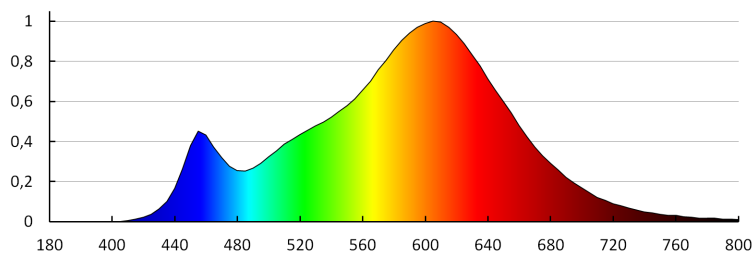

LOGISTIC DATA:

Unit of measurement: unit
Packaging method: 50
Number of units in the secondary packaging: 1
Number of units in the packaging: 50
Net unit weight [g]: 78
Grammage [g]: 145.2
Length of a unit pack [cm]: 11.5
Width of a unit pack [cm]: 9.5
Height of a unit pack [cm]: 7.5
Weight of a cardboard box [kg]: 7.26
Width of a cardboard box [cm]: 24
Height of a cardboard box [cm]: 40.5
Length of a cardboard box [cm]: 49
Volume of a cardboard box [m³]: 0.047628

KANLUX S.A. (kat 25780) IVIAN LED 4,5W W-WW / LDC (Polar)