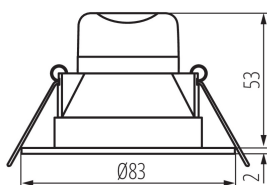

25780 IVIAN LED 4,5W W-WW

LED spotlight fitting, IP44

5905339257802

Kanlux IVIAN LED is a family of downlight type holders. It is characterized by an increased degree of tightness - IP44, which allows using it in bathrooms and rooms with increased humidity. LED SMD diodes are the light source and the casing is made of plastic.

GENERAL DATA:

Colour: white

Place of assembly: Recessed mount in the ceiling

Place of application: Indoors

Minimum distance from the illuminated object: 0,5m

Compatible with a dimmer: no

Replaceable light source: no

The product is not suitable to be covered with a heat-insulating material: yes

Height [mm]: 55

Diameter [mm]: 83

Assembly hole [mm]: Ø65

Integrated LED light source: yes

TECHNICAL DATA:

Rated voltage [V]: 220-240 AC

Rated frequency [Hz]: 50/60

Maximum power [W]: 4,5

Class of protection against electric shock: II

Lampshade material: plastic

Diode type: LED SMD

Luminous flux [lm]: 340

Colour temperature: Warm white

Colour temperature [K]: 3000

Colour uniformity [SDCM]: ≤6

Colour-rendering index Ra: ≥80

Service life [h]: 15000

Number of on/off cycles: ≥25000

Lighting angle [°]: 100

Ambient temperature range to which the product can be exposed: 5÷25

Enclosure material: plastic

Connection type: Terminal block

The fixture set includes built-in LED's with the following energy classes: A++,A+,A

Lamp-heating time [s]: ≤1

Lamp-ignition time [s]: ≤0,5

IP class: 44