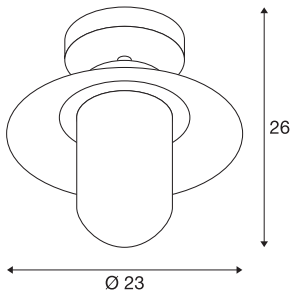

MOLAT

outdoor ceiling light, E27, anthracite, max. 60W, IP44

The MOLAT ceiling light equipped with an E27 socket is made of painted aluminium and a pane of glass which covers the socket. The mounted lamp head is fixed and faces downwards. It is suitable for use outdoors thanks to its IP44 protection class. The electrical connection of the luminaire, which is available in anthracite, is made to the 230V mains power supply.

TECHNICAL DATA

Item no.:	1000823
Socket	E27
Number of sockets	1
Lamps included	0
Primary nominal voltage	230V ~50/60Hz mA/V
Diameter	23.0 cm
Depth	26.0 cm
Net weight	1.121 kg
Gross weight	1.61 kg
IP Code	IP 44
Safety class	I
Impact resistance class	IK02
Impact resistance	0,200000000000000001 Joule
Assembly	Surface
Assembly details	Ceiling
Wattage	60 W
Color	anthracite
BIG WHITE Page	702