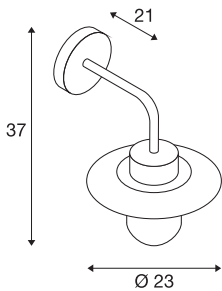

MOLAT

outdoor wall light, E27, anthracite, max. 60W, IP44

The MOLAT wall light equipped with an E27 socket is made from painted aluminium and a pane of glass which covers the socket. The lamp head attached to the curved arm faces downwards. It is suitable for use outdoors thanks to its IP44 protection class. The electrical connection of the luminaire, which is available in anthracite, is made to the 230V mains power supply.

TECHNICAL DATA

Item no.:	1000820
Socket	E27
Number of sockets	1
Lamps included	0
Primary nominal voltage	230V ~50/60Hz mA/V
Length	37.0 cm
Width	23.0 cm
Height	23.0 cm
Net weight	1.21 kg
Gross weight	1.724 kg
IP Code	IP 44
Safety class	I
Impact resistance class	IK02
Impact resistance	0,20000000000000001 Joule
Assembly	Surface
Assembly details	Wall
Wattage	60 W
Color	anthracite
BIG WHITE Page	642