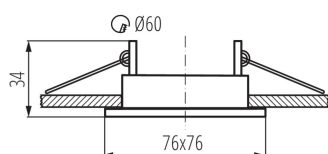

Ring for spotlight fittings

5905339267276

Kanlux ALOR is a palette rich in terms of colours of one of the most popular ceiling eyes with diameter of 8.3 cm. The eyes do not have a ceramic frame in the set. You can use a frame here which will match the GU10 or Gx5.3 light bulb base, which will allow us to use light sources adapted to a prepared installation.

GENERAL DATA:

Colour: black matt

Necessity of using self-shielding lamps: yes

Place of assembly: Recessed mount in the ceiling

Place of application: Indoors

Minimum distance from the illuminated object: 0,5m

Decorative ring without a ceramic frame: yes

Replaceable light source: yes

The product is not suitable to be covered with a heat-insulating material: yes

Light source included: no

Length [mm]: 76

Width [mm]: 76

Height [mm]: 34

Assembly hole [mm]: Ø60

TECHNICAL DATA:

Rated voltage [V]: 12 AC; 12 DC; 220-240 AC

Maximum power [W]: max 35

Class of protection against electric shock: II/III

Light source: MR16/PAR16

Cap: Gx5,3/GU10