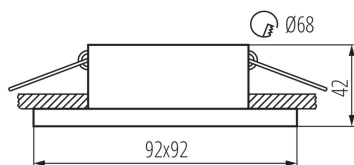

29135 SIMEN DSL W/G/W

Ring for spotlight fittings

5905339291356

Kanlux SIMEN DSL is a fixture which consists of three parts - ring, body and base. Our range includes prepared colour sets in classic black and white, or fixtures with silver and gold elements, which will fit in with your interior, where they will become a visible decoration. You can also replace individual elements with other Kanlux SIMEN DSL fixture sets you already have.

GENERAL DATA:

Colour: white / gold / white

Necessity of using self-shielding lamps: yes

Place of assembly: Recessed mount in the ceiling

Place of application: Indoors

Minimum distance from the illuminated object: 0,5m

Decorative ring without a ceramic frame: yes

Replaceable light source: yes

The product is not suitable to be covered with a heat-insulating material: yes

Light source included: no

Length [mm]: 92

Width [mm]: 92

Height [mm]: 42

Assembly hole [mm]: Ø68

TECHNICAL DATA:

Rated voltage [V]: 12 AC; 12 DC; 220-240 AC

Maximum power [W]: max 35

Class of protection against electric shock: II/III

Light source: MR16/PAR16

Cap: Gx5,3/GU10