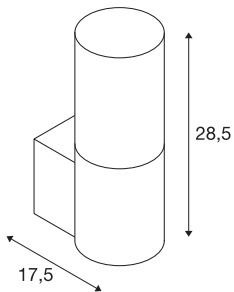

LISENNE

wall light, TC-(D,H,T,Q)SE, stone-grey, max. 23W

The discreet LISENNE wall light comes with a smoked-glass look on a base made of basalt. With its in-built E27 socket, the luminaire is suitable for both LED and energy-saving lamps. The luminaire is connected directly to the 230V mains supply.

TECHNICAL DATA

| | |
|-------------------------|------------------------|
| Item no.: | 155752 |
| Socket | E27 |
| Number of sockets | 1 |
| Lamps included | 0 |
| Primary nominal voltage | 220-240V ~50/60Hz mA/V |
| Height | 28.5 cm |
| Diameter | 12.0 cm |
| Depth | 17.5 cm |
| Net weight | 3.014 kg |
| Gross weight | 3.422 kg |
| IP Code | IP 20 |
| Safety class | I |
| Assembly | Surface |
| Assembly details | Wall |
| Wattage | 23 W |
| Color | grey |
| BIG WHITE Page | 197 |