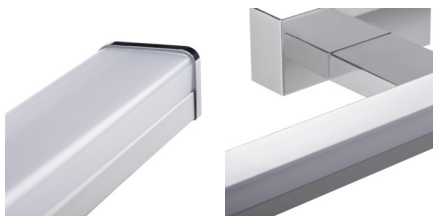

26681 ASTEN LED IP44 12W-NW

Wall-mounted LED light fitting, IP44

5905339266811

Kanlux ASTEN LED is a linear wall luminaire to be used in places with increased humidity (IP44). You can easily mount it above the bathroom mirror. The lamp has a built-in light source based on SMD LED diodes, which lifetime is at least 25,000 hours.

GENERAL DATA:

Colour: white / chrome

Place of assembly: wall mounted

Place of application: Indoors

Minimum distance from the illuminated object: 0,1m

Compatible with a dimmer: no

Replaceable light source: no

Maximum power [W]: 12

Class of protection against electric shock: II

Lampshade material: plastic

Diode type: LED SMD

Luminous flux [lm]: 770

Colour temperature: white

Colour temperature [K]: 4000

Colour uniformity [SDCM]: ≤6