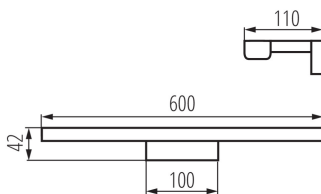

26681 ASTEN LED IP44 12W-NW

Wall-mounted LED light fitting, IP44

5905339266811

Kanlux ASTEN LED is a linear wall luminaire to be used in places with increased humidity (IP44). You can easily mount it above the bathroom mirror. The lamp has a built-in light source based on SMD LED diodes, which lifetime is at least 25,000 hours.

GENERAL DATA:

Colour: white / chrome

Place of assembly: wall mounted

Place of application: Indoors

Minimum distance from the illuminated object: 0,1m

Compatible with a dimmer: no

Replaceable light source: no

Fixture lighting direction: down

Length [mm]: 600

Width [mm]: 110

Height [mm]: 41

Integrated LED light source: yes

TECHNICAL DATA:

Rated voltage [V]: 220-240 AC

Rated frequency [Hz]: 50/60

Maximum power [W]: 12

Class of protection against electric shock: II

Lampshade material: plastic

Diode type: LED SMD

Luminous flux [lm]: 770

Colour temperature: white

Colour temperature [K]: 4000

Colour uniformity [SDCM]: ≤6

Colour-rendering index Ra: ≥80

Service life [h]: 25000

Number of on/off cycles: ≥15000

Luminous efficiency of the lamp [lm/W]: 64

Ambient temperature range to which the product can be exposed: 5÷30

Enclosure material: aluminum alloy

Connection type: Bolt terminal block

Range of sections of wires used [mm²]: 0,75÷1,5

The fixture set includes built-in LED's with the following energy classes: A++,A+,A

Lamp-heating time [s]: ≤1

Lamp-ignition time [s]: ≤0,5

IP class: 44