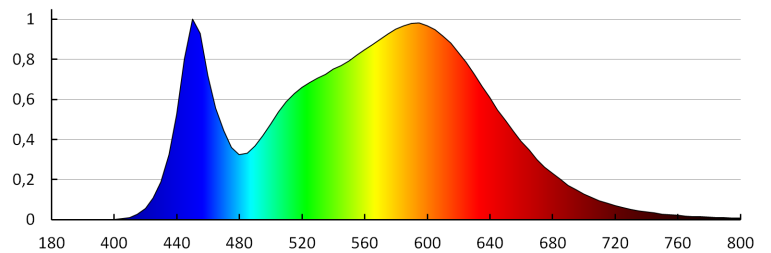

LOGISTIC DATA:

Unit of measurement: unit
Packaging method: 20
Number of units in the secondary packaging: 1
Number of units in the packaging: 20
Net unit weight [g]: 290
Grammage [g]: 502.5
Length of a unit pack [cm]: 13
Width of a unit pack [cm]: 5
Height of a unit pack [cm]: 61
Weight of a cardboard box [kg]: 10.05
Width of a cardboard box [cm]: 54
Height of a cardboard box [cm]: 27
Length of a cardboard box [cm]: 64
Volume of a cardboard box [m³]: 0.093312

KANLUX S.A. (kat 26681) ASTEN LED IP44-12W-NW / Krzywa rozsyłu światła (biegunowo)