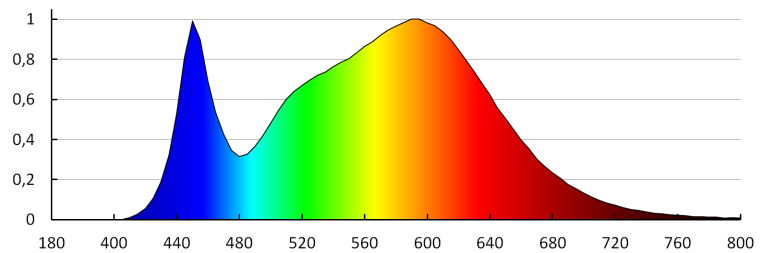

LOGISTIC DATA:

Unit of measurement: unit
Packaging method: 20
Number of units in the secondary packaging: 1
Number of units in the packaging: 20
Net unit weight [g]: 230
Grammage [g]: 386
Length of a unit pack [cm]: 13
Width of a unit pack [cm]: 5
Height of a unit pack [cm]: 41
Weight of a cardboard box [kg]: 7.72
Width of a cardboard box [cm]: 45
Height of a cardboard box [cm]: 27.5
Length of a cardboard box [cm]: 53
Volume of a cardboard box [m³]: 0.065588

KANLUX S.A. (kat 26680) ASTEN LED IP44-8W-NW / Krzywa rozsyłu światła (biegunowo)