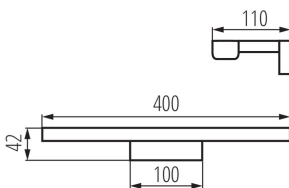

26680 ASTEN LED IP44 8W-NW

Wall-mounted LED light fitting, IP44

5905339266804

Kanlux ASTEN LED is a linear wall luminaire to be used in places with increased humidity (IP44). You can easily mount it above the bathroom mirror. The lamp has a built-in light source based on SMD LED diodes, which lifetime is at least 25,000 hours.

GENERAL DATA:

Colour: white / chrome

Place of assembly: wall mounted

Place of application: Indoors

Minimum distance from the illuminated object: 0,1m

Compatible with a dimmer: no

Replaceable light source: no

Fixture lighting direction: down

Length [mm]: 400

Width [mm]: 110

Height [mm]: 41

Integrated LED light source: yes

TECHNICAL DATA:

Rated voltage [V]: 220-240 AC

Rated frequency [Hz]: 50/60

Maximum power [W]: 8

Class of protection against electric shock: II

Lampshade material: plastic

Diode type: LED SMD

Luminous flux [lm]: 450

Colour temperature: white

Colour temperature [K]: 4000

Colour uniformity [SDCM]: ≤6

Colour-rendering index Ra: ≥80

Service life [h]: 25000

Number of on/off cycles: ≥15000

Luminous efficiency of the lamp [lm/W]: 56

Ambient temperature range to which the product can be exposed: 5÷30

Enclosure material: aluminum alloy

Connection type: Bolt terminal block

Range of sections of wires used [mm²]: 0,75÷1,5

The fixture set includes built-in LED's with the following energy classes: A++,A+,A

Lamp-heating time [s]: ≤1

Lamp-ignition time [s]: ≤0,5

IP class: 44