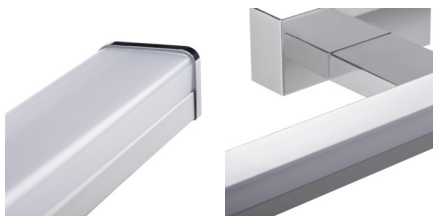

26680 ASTEN LED IP44 8W-NW

Wall-mounted LED light fitting, IP44

5905339266804

Kanlux ASTEN LED is a linear wall luminaire to be used in places with increased humidity (IP44). You can easily mount it above the bathroom mirror. The lamp has a built-in light source based on SMD LED diodes, which lifetime is at least 25,000 hours.

GENERAL DATA:

Colour: white / chrome

Place of assembly: wall mounted

Place of application: Indoors

Minimum distance from the illuminated object: 0,1m

Compatible with a dimmer: no

Replaceable light source: no

Maximum power [W]: 8

Class of protection against electric shock: II

Lampshade material: plastic

Diode type: LED SMD

Luminous flux [lm]: 450

Colour temperature: white

Colour temperature [K]: 4000

Colour uniformity [SDCM]: ≤6