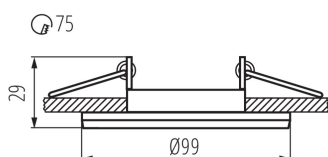

Ring for spotlight fittings

5905339267412

The Kanlux COLIE decorative rings will allow making very original arrangements in each house. They are characterized by elegant and original design ensuring, at the same time, discrete distribution of light. The COLIE series is intended for building in a ceiling. They work well as additional lighting both at homes, in bars and in restaurants, in places where you want to emphasize an interesting arrangement of a room.

GENERAL DATA:

Colour: gold anodised
Necessity of using self-shielding lamps: yes
Place of assembly: Recessed mount in the ceiling
Place of application: Indoors
Minimum distance from the illuminated object: 0,5m
Decorative ring without a ceramic frame: yes
Replaceable light source: yes
The product is not suitable to be covered with a heat-insulating material: yes
Light source included: no
Height [mm]: 29
Diameter [mm]: 99
Assembly hole [mm]: Ø75

TECHNICAL DATA:

Rated voltage [V]: 12 AC; 12 DC; 220-240 AC
Maximum power [W]: max 35
Class of protection against electric shock: II/III
Light source: MR16/PAR16
Cap: Gx5,3/GU10
Ambient temperature range to which the product can be exposed: 5÷25
The fixture is adapted to the light sources of the following energy classes: A++,A+,A,B,C,D,E
Enclosure material: aluminum alloy
Lighting-fixture angle regulation: in one axis
Lighting-fixture angle regulation [°]: 15
IP class: 20

LOGISTIC DATA:

Unit of measurement: unit
Packaging method: 100
Number of units in the secondary packaging: 1
Number of units in the packaging: 100
Net unit weight [g]: 72
Grammage [g]: 105.3