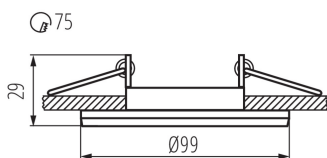

Ring for spotlight fittings

5905339267405

The Kanlux COLIE decorative rings will allow making very original arrangements in each house. They are characterized by elegant and original design ensuring, at the same time, discrete distribution of light. The COLIE series is intended for building in a ceiling. They work well as additional lighting both at homes, in bars and in restaurants, in places where you want to emphasize an interesting arrangement of a room.

GENERAL DATA:

Colour: matte white

Necessity of using self-shielding lamps: yes

Place of assembly: Recessed mount in the ceiling

Place of application: Indoors

Minimum distance from the illuminated object: 0,5m

Decorative ring without a ceramic frame: yes

Replaceable light source: yes

The product is not suitable to be covered with a heat-insulating material: yes

Light source included: no

Height [mm]: 29

Diameter [mm]: 99

Assembly hole [mm]: Ø75

TECHNICAL DATA:

Rated voltage [V]: 12 AC; 12 DC; 220-240 AC

Maximum power [W]: max 35

Class of protection against electric shock: II/III

Light source: MR16/PAR16

Cap: Gx5,3/GU10

Ambient temperature range to which the product can be exposed: 5÷25

The fixture is adapted to the light sources of the following energy classes: A++,A+,A,B,C,D,E

Enclosure material: aluminum alloy

Lighting-fixture angle regulation: in one axis

Lighting-fixture angle regulation [°]: 15

IP class: 20

LOGISTIC DATA:

Unit of measurement: unit

Packaging method: 100

Number of units in the secondary packaging: 1

Number of units in the packaging: 100

Net unit weight [g]: 72

Grammage [g]: 105.3