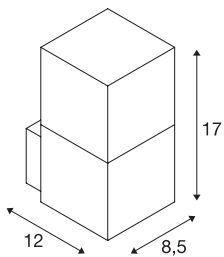

GRAFIT WL

outdoor wall light, TC-DSE, IP44, anthracite, energy-saving lamp, max. 11W

The aluminium-made wall light GRAFHIT WL convinces by its special effect. The lamp shades are made from frosted plastic held in smoked-grey glass look, that disappears in the on mode. Thereby, the fitting visually comes in two different forms. It is suitable for use outdoors thanks to its IP44 protection class. The GRAFIT series also contains floor stands and can therefore be used universally.

TECHNICAL DATA

Item no.:	231205
Socket	E27
Lamp	TC-DSE
Number of sockets	1
Lamps included	0
Primary nominal voltage	230V ~50Hz mA/V
Width	8.5 cm
Height	17.0 cm
Depth	12.0 cm
Net weight	0.562 kg
Gross weight	0.683 kg
IP Code	IP 44
Safety class	I
Assembly	Surface
Assembly details	Wall
Wattage	11 W
Color	anthracite
BIG WHITE Page	648