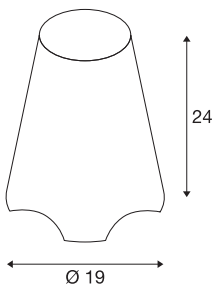

## KIROCONE TL

Outdoor table lamp, E27, IP44, white, max. 60W

Mobile light object with a closed, high-strength lampshade made from frosted plastic. Because of the IP44 protection class and the fact that it is equipped with a connection lead with mains plug, the luminaire can be used almost anywhere, and therefore becomes an eye-catcher in any garden.

## TECHNICAL DATA

Item no.:	1001778
Socket	E27
Number of sockets	1
Lamps included	0
Primary nominal voltage	230V ~50Hz mA/V
Height	24.0 cm
Diameter	19.0 cm
Net weight	1.071 kg
Gross weight	1.433 kg
IP Code	IP 44
Safety class	II
Impact resistance class	IK04
Impact resistance	0,5 Joule
Assembly	Mobile
Wattage	60 W
Color	white
BIG WHITE Page	564