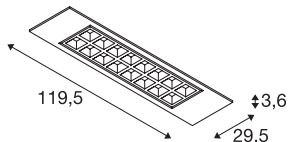

## PAVANO 300x1200

Indoor LED recessed ceiling light white 3000K  
UGR<19

PAVANO LED recessed ceiling lights are available in several sizes and light colours. However, that which makes them special is the UGR value of less than 16. PAVANO luminaires therefore emit light which is almost glare-free.

### TECHNICAL DATA

Item no.:	1003080
Secondary power / secondary voltage	700 mA/V
Length	119.5 cm
Width	29.5 cm
Height	3.6 cm
Installation depth	5.0 cm
Net weight	2.527 kg
Gross weight	3.257 kg
IP Code	IP 20
Safety class	III
Assembly	Recessed
Assembly details	Ceiling, Ceiling with Acc.
Wattage	25 W
Lumen	3200 lm
Colour temperature	3000 Kelvin
Beam angle	100 °
Color	white
CRI	>90
UGR ≤	19
Binning	6
LXXBXX data	70/50
Service life	50000 h