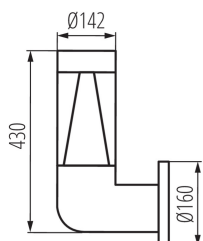

Architectural lighting with replaceable source of light

5905339291745

XXL
size

Kanlux INVO TR is a series of architectural luminaires with a replaceable GU10 light source. External posts and is a series of external architectural luminaires offer a very effective distribution of light in the garden and lighting of alleys, paths or walking routes. Each luminaire has a space for 3 light sources.

GENERAL DATA:

Colour: graphite
Place of assembly: wall mounted
Place of application: Indoors and outdoors
Minimum distance from the illuminated object: 0,5m
Replaceable light source: yes
Light source included: no
Length [mm]: 160
Width [mm]: 160
Height [mm]: 430

TECHNICAL DATA:

Rated voltage [V]: 220-240 AC
Rated frequency [Hz]: 50/60
Maximum power [W]: 3 x max 3,5
Class of protection against electric shock: II
Lampshade material: plastic
Light source: PAR16
Cap: GU10
Ambient temperature range to which the product can be exposed: -20÷35
The fixture is adapted to the light sources of the following energy classes: A++,A+,A
Enclosure material: plastic
Connection type: Self-clamping block
Range of sections of wires used [mm²]: 0,75÷2,5
IP class: 54

LOGISTIC DATA:

Unit of measurement: unit
Packaging method: 1
Number of units in the secondary packaging: 1
Number of units in the packaging: 1
Net unit weight [g]: 1580
Grammage [g]: 2220
Length of a unit pack [cm]: 26.5
Width of a unit pack [cm]: 26.5
Height of a unit pack [cm]: 53
Weight of a cardboard box [kg]: 2.22