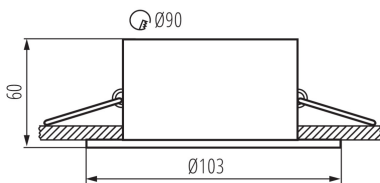

Ring for spotlight fittings

5905339267382

Kanlux APRILA is a family of white decorative rings made of aluminium. Kanlux APRILA has a streamlined shape and can be adjusted in terms of the angle of light within the range of 20 degrees. The JDR or MR-16 frame can be used for the holders, which will allow us to use light sources adapted to a prepared installation.

GENERAL DATA:

Colour: matte white

Necessity of using self-shielding lamps: yes

Place of assembly: Recessed mount in the ceiling

Place of application: Indoors

Minimum distance from the illuminated object: 0,5m

Decorative ring without a ceramic frame: yes

Replaceable light source: yes

The product is not suitable to be covered with a heat-insulating material: yes

Light source included: no

Height [mm]: 60

Diameter [mm]: 103

Assembly hole [mm]: Ø90

TECHNICAL DATA:

Rated voltage [V]: 12 AC; 12 DC; 220-240 AC

Maximum power [W]: max 35

Class of protection against electric shock: II/III

Light source: MR16/PAR16

Cap: Gx5,3/GU10

Ambient temperature range to which the product can be exposed: 5÷25

The fixture is adapted to the light sources of the following energy classes: A++,A+,A,B,C,D,E

Enclosure material: aluminum alloy

Lighting-fixture angle regulation: in one axis

Lighting-fixture angle regulation [°]: 20

IP class: 20

LOGISTIC DATA:

Unit of measurement: unit

Packaging method: 50

Number of units in the secondary packaging: 1

Number of units in the packaging: 50

Net unit weight [g]: 120

Grammage [g]: 157.2

Length of a unit pack [cm]: 11.5