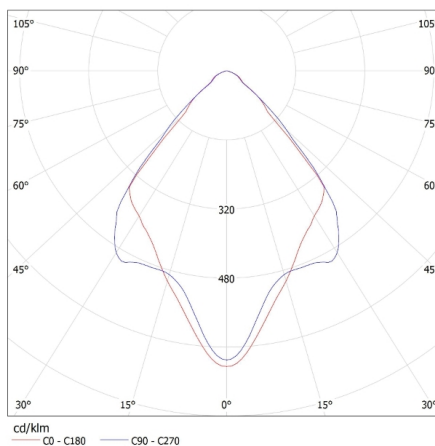

ADDITIONAL INFORMATION:

- Decorative ring without a ceramic frame

KANLUX S.A. (kat 26738) APRILA DTO-W i PRO GU10 LED 7W / LDC (Polar)