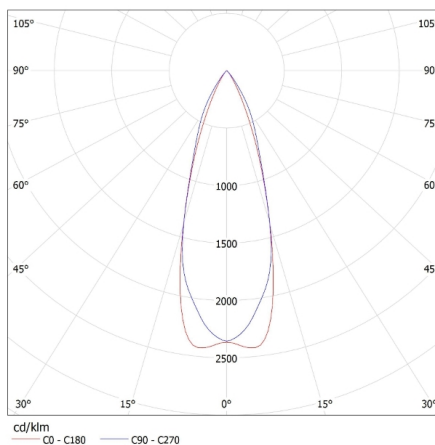

KANLUX S.A. (kat 26738) APRILA DTO-W i PRO GU10 LED 7WS3 / LDC (Polar)