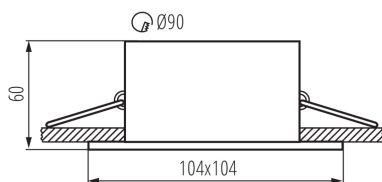

Ring for spotlight fittings

5905339267399

Kanlux APRILA is a family of white decorative rings made of aluminium. Kanlux APRILA has a streamlined shape and can be adjusted in terms of the angle of light within the range of 20 degrees. The JDR or MR-16 frame can be used for the holders, which will allow us to use light sources adapted to a prepared installation.

GENERAL DATA:

Colour: matte white

Necessity of using self-shielding lamps: yes

Place of assembly: Recessed mount in the ceiling

Place of application: Indoors

Minimum distance from the illuminated object: 0,5m

Decorative ring without a ceramic frame: yes

Replaceable light source: yes

The product is not suitable to be covered with a heat-insulating material: yes

Light source included: no

Length [mm]: 104

Width [mm]: 104

Height [mm]: 60

Assembly hole [mm]: Ø90

TECHNICAL DATA:

Rated voltage [V]: 12 AC; 12 DC; 220-240 AC

Maximum power [W]: max 35

Class of protection against electric shock: II/III

Light source: MR16/PAR16

Cap: Gx5,3/GU10

Ambient temperature range to which the product can be exposed: 5÷25

The fixture is adapted to the light sources of the following energy classes: A++,A+,A,B,C,D,E

Enclosure material: aluminum alloy

Lighting-fixture angle regulation: in one axis

Lighting-fixture angle regulation [°]: 20

IP class: 20

LOGISTIC DATA:

Unit of measurement: unit

Packaging method: 50

Number of units in the secondary packaging: 1

Number of units in the packaging: 50

Net unit weight [g]: 138

Grammage [g]: 196