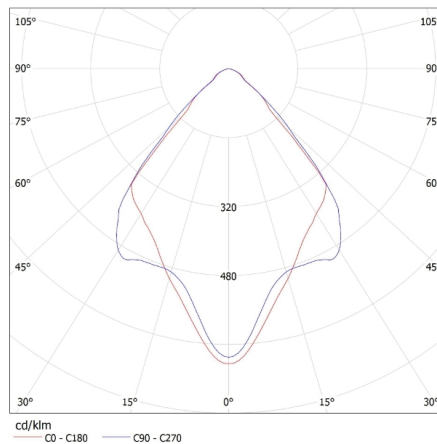

ADDITIONAL INFORMATION:

- Decorative ring without a ceramic frame

KANLUX S.A. (kat 26739) APRILA DTL-W i PRO GU10 LED 7W / LDC (Polar)

Luminaire: KANLUX S.A. (kat 26739) APRILA DTL-W i PRO GU10 LED 7W
Lamps: 1 x PRO GU10 LED 7W-WW