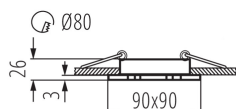

Ceiling-mounted spotlight fitting

5905339182890

Kanlux SEIDY is a popular family of holders in which you can choose from 1 to 4 light points. You will compose ideal lighting of coffee shops, hotel interiors and privacy interiors of them.

GENERAL DATA:

Colour: black anodised

Necessity of using self-shielding lamps: yes

Place of assembly: Recessed mount in the ceiling

Place of application: Indoors

Minimum distance from the illuminated object: 0,5m

Replaceable light source: yes

The product is not suitable to be installed on a normally flammable surface: >35W

The product is not suitable to be covered with a heat-insulating material: yes

Light source included: no

Length [mm]: 90

Width [mm]: 90

Height [mm]: 26

Assembly hole [mm]: Ø80

Wire length [m]: 0.12

TECHNICAL DATA:

Rated voltage [V]: 12 AC; 12 DC

Maximum power [W]: max 50

Class of protection against electric shock: III

Light source: MR16

Cap: Gx5,3

Ambient temperature range to which the product can be exposed: 5÷25

The fixture is adapted to the light sources of the following energy classes: A++,A+,A,B,C,D,E

Enclosure material: aluminum alloy

Connection type: Free cable ends

Wire diameter [mm²]: 0.75

Lighting-fixture angle regulation: in one axis

Lighting-fixture angle regulation [°]: 30

IP class: 20

LOGISTIC DATA:

Unit of measurement: unit

Packaging method: 50

Number of units in the secondary packaging: 1

Number of units in the packaging: 50

Net unit weight [g]: 107