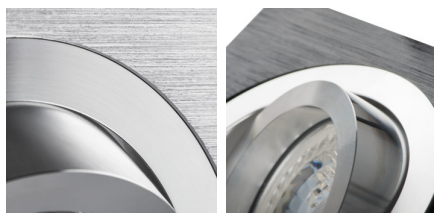

Ceiling-mounted spotlight fitting

5905339182890

Kanlux SEIDY is a popular family of holders in which you can choose from 1 to 4 light points. You will compose ideal lighting of coffee shops, hotel interiors and privacy interiors of them.

GENERAL DATA:

Colour: black anodised

Necessity of using self-shielding lamps: yes

Place of assembly: Recessed mount in the ceiling

Place of application: Indoors

Minimum distance from the illuminated object: 0,5m