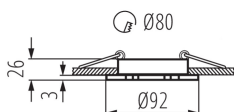

Ceiling-mounted spotlight fitting

5905339182883

Kanlux SEIDY is a popular family of holders in which you can choose from 1 to 4 light points. You will compose ideal lighting of coffee shops, hotel interiors and privacy interiors of them.

GENERAL DATA:

Colour: black anodised

Necessity of using self-shielding lamps: yes

Place of assembly: Recessed mount in the ceiling

Place of application: Indoors

Minimum distance from the illuminated object: 0,5m

Replaceable light source: yes

The product is not suitable to be installed on a normally flammable surface: >35W

The product is not suitable to be covered with a heat-insulating material: yes

Light source included: no

Height [mm]: 26

Diameter [mm]: 92

Assembly hole [mm]: Ø80

Wire length [m]: 0.12

TECHNICAL DATA:

Rated voltage [V]: 12 AC; 12 DC

Maximum power [W]: max 50

Class of protection against electric shock: III

Light source: MR16

Cap: Gx5,3

Ambient temperature range to which the product can be exposed: 5÷25

The fixture is adapted to the light sources of the following energy classes: A++,A+,A,B,C,D,E

Enclosure material: aluminum alloy

Connection type: Free cable ends

Wire diameter [mm²]: 0.75

Lighting-fixture angle regulation: in one axis

Lighting-fixture angle regulation [°]: 30

IP class: 20

LOGISTIC DATA:

Unit of measurement: unit

Packaging method: 50

Number of units in the secondary packaging: 1

Number of units in the packaging: 50

Net unit weight [g]: 98

Grammage [g]: 135.2