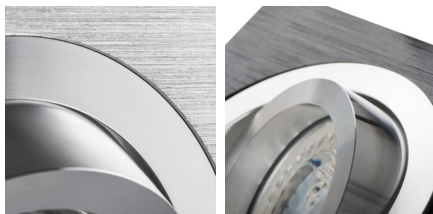

Ceiling-mounted spotlight fitting

5905339182883

Kanlux SEIDY is a popular family of holders in which you can choose from 1 to 4 light points. You will compose ideal lighting of coffee shops, hotel interiors and privacy interiors of them.

### GENERAL DATA:

**Colour:** black anodised

**Necessity of using self-shielding lamps:** yes

**Place of assembly:** Recessed mount in the ceiling

**Place of application:** Indoors

**Minimum distance from the illuminated object:** 0,5m