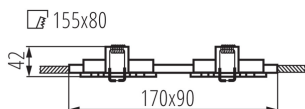

Ceiling-mounted spotlight fitting

5905339182845

Kanlux SEIDY is a popular family of holders in which you can choose from 1 to 4 light points. You will compose ideal lighting of coffee shops, hotel interiors and privacy interiors of them.

GENERAL DATA:

Colour: black anodised

Necessity of using self-shielding lamps: yes

Place of assembly: Recessed mount in the ceiling

Place of application: Indoors

Minimum distance from the illuminated object: 0,5m

Replaceable light source: yes

The product is not suitable to be installed on a normally flammable surface: >35W

The product is not suitable to be covered with a heat-insulating material: yes

Light source included: no

Length [mm]: 170

Width [mm]: 90

Height [mm]: 39

Assembly hole [mm]: 155x80

Wire length [m]: 0.12

TECHNICAL DATA:

Rated voltage [V]: 12 AC; 12 DC

Maximum power [W]: 2 x max 50

Class of protection against electric shock: III

Light source: MR16

Cap: Gx5,3

Ambient temperature range to which the product can be exposed: 5÷25

The fixture is adapted to the light sources of the following energy classes: A++,A+,A,B,C,D,E

Enclosure material: aluminum alloy

Connection type: Free cable ends

Wire diameter [mm²]: 0.75

Lighting-fixture angle regulation: in one axis

Lighting-fixture angle regulation [°]: 30

IP class: 20

LOGISTIC DATA:

Unit of measurement: unit

Packaging method: 50

Number of units in the secondary packaging: 1

Number of units in the packaging: 50

Net unit weight [g]: 240