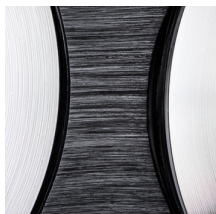

Ceiling-mounted spotlight fitting

5905339182845

Kanlux SEIDY is a popular family of holders in which you can choose from 1 to 4 light points. You will compose ideal lighting of coffee shops, hotel interiors and privacy interiors of them.

GENERAL DATA:

Colour: black anodised

Necessity of using self-shielding lamps: yes

Place of assembly: Recessed mount in the ceiling

Place of application: Indoors

Minimum distance from the illuminated object: 0,5m