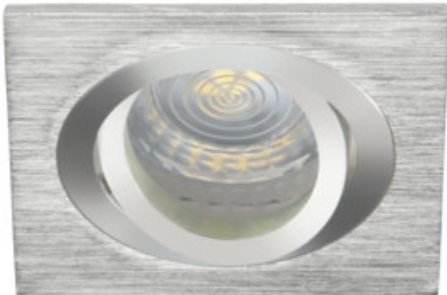

Ceiling-mounted spotlight fitting

5905339182814

Kanlux SEIDY is a popular family of holders in which you can choose from 1 to 4 light points. You will compose ideal lighting of coffee shops, hotel interiors and privacy interiors of them.

### GENERAL DATA:

**Colour:** brushed aluminium

**Necessity of using self-shielding lamps:** yes

**Place of assembly:** Recessed mount in the ceiling

**Place of application:** Indoors

**Minimum distance from the illuminated object:** 0,5m