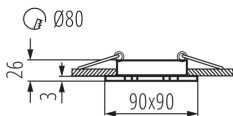

Ceiling-mounted spotlight fitting

5905339182814

Kanlux SEIDY is a popular family of holders in which you can choose from 1 to 4 light points. You will compose ideal lighting of coffee shops, hotel interiors and privacy interiors of them.

GENERAL DATA:

Colour: brushed aluminium

Necessity of using self-shielding lamps: yes

Place of assembly: Recessed mount in the ceiling

Place of application: Indoors

Minimum distance from the illuminated object: 0,5m

Replaceable light source: yes

The product is not suitable to be installed on a normally flammable surface: >35W

The product is not suitable to be covered with a heat-insulating material: yes

Light source included: no

Length [mm]: 90

Width [mm]: 90

Height [mm]: 26

Assembly hole [mm]: Ø80

Wire length [m]: 0.12

TECHNICAL DATA:

Rated voltage [V]: 12 AC; 12 DC

Maximum power [W]: max 50

Class of protection against electric shock: III

Light source: MR16

Cap: Gx5,3

Ambient temperature range to which the product can be exposed: 5÷25

The fixture is adapted to the light sources of the following energy classes: A++,A+,A,B,C,D,E

Enclosure material: aluminum alloy

Connection type: Free cable ends

Wire diameter [mm²]: 0.75

Lighting-fixture angle regulation: in one axis

Lighting-fixture angle regulation [°]: 30

IP class: 20

LOGISTIC DATA:

Unit of measurement: unit

Packaging method: 50

Number of units in the secondary packaging: 1

Number of units in the packaging: 50

Net unit weight [g]: 106