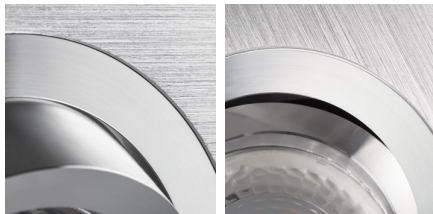

Ceiling-mounted spotlight fitting

5905339182814

Kanlux SEIDY is a popular family of holders in which you can choose from 1 to 4 light points. You will compose ideal lighting of coffee shops, hotel interiors and privacy interiors of them.

### GENERAL DATA:

**Colour:** brushed aluminium

**Necessity of using self-shielding lamps:** yes

**Place of assembly:** Recessed mount in the ceiling

**Place of application:** Indoors

**Minimum distance from the illuminated object:** 0,5m