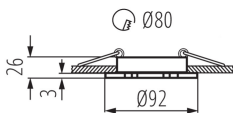

Ceiling-mounted spotlight fitting

5905339182807

Kanlux SEIDY is a popular family of holders in which you can choose from 1 to 4 light points. You will compose ideal lighting of coffee shops, hotel interiors and privacy interiors of them.

GENERAL DATA:

Colour: brushed aluminium

Necessity of using self-shielding lamps: yes

Place of assembly: Recessed mount in the ceiling

Place of application: Indoors

Minimum distance from the illuminated object: 0,5m

Replaceable light source: yes

The product is not suitable to be installed on a normally flammable surface: >35W

The product is not suitable to be covered with a heat-insulating material: yes

Light source included: no

Height [mm]: 26

Diameter [mm]: 92

Assembly hole [mm]: Ø80

Wire length [m]: 0.12

TECHNICAL DATA:

Rated voltage [V]: 12 AC; 12 DC

Maximum power [W]: max 50

Class of protection against electric shock: III

Light source: MR16

Cap: Gx5,3

Ambient temperature range to which the product can be exposed: 5÷25

The fixture is adapted to the light sources of the following energy classes: A++,A+,A,B,C,D,E

Enclosure material: aluminum alloy

Connection type: Free cable ends

Wire diameter [mm²]: 0.75

Lighting-fixture angle regulation: in one axis

Lighting-fixture angle regulation [°]: 30

IP class: 20

LOGISTIC DATA:

Unit of measurement: unit

Packaging method: 50

Number of units in the secondary packaging: 1

Number of units in the packaging: 50

Net unit weight [g]: 96

Grammage [g]: 133.4