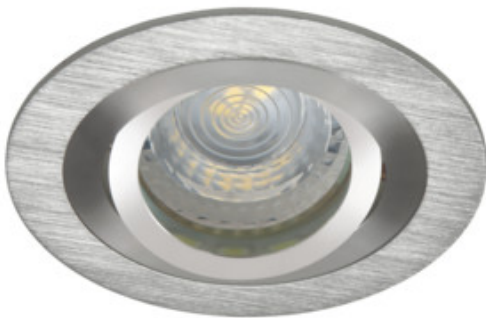

Ceiling-mounted spotlight fitting

5905339182807

Kanlux SEIDY is a popular family of holders in which you can choose from 1 to 4 light points. You will compose ideal lighting of coffee shops, hotel interiors and privacy interiors of them.

GENERAL DATA:

Colour: brushed aluminium

Necessity of using self-shielding lamps: yes

Place of assembly: Recessed mount in the ceiling

Place of application: Indoors

Minimum distance from the illuminated object: 0,5m

Height [mm]: 26

Diameter [mm]: 92

Assembly hole [mm]: Ø80

Wire length [m]: 0.12

TECHNICAL DATA:

Rated voltage [V]: 12 AC; 12 DC

Maximum power [W]: max 50

Class of protection against electric shock: III

Light source: MR16

Cap: Gx5,3

Ambient temperature range to which the product can be exposed: 5÷25

The fixture is adapted to the light sources of the following energy classes: A++,A+,A,B,C,D,E

Enclosure material: aluminum alloy