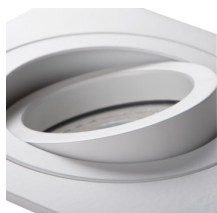

Ceiling-mounted spotlight fitting

5905339194541

Kanlux SEIDY is a popular family of holders in which you can choose from 1 to 4 light points. You will compose ideal lighting of coffee shops, hotel interiors and privacy interiors of them.

### GENERAL DATA:

**Colour:** matte white

**Necessity of using self-shielding lamps:** yes

**Place of assembly:** Recessed mount in the ceiling

**Place of application:** Indoors

**Minimum distance from the illuminated object:** 0,5m