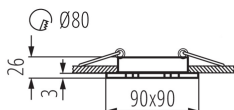

Ceiling-mounted spotlight fitting

5905339194541

Kanlux SEIDY is a popular family of holders in which you can choose from 1 to 4 light points. You will compose ideal lighting of coffee shops, hotel interiors and privacy interiors of them.

GENERAL DATA:

Colour: matte white

Necessity of using self-shielding lamps: yes

Place of assembly: Recessed mount in the ceiling

Place of application: Indoors

Minimum distance from the illuminated object: 0,5m

Replaceable light source: yes

The product is not suitable to be installed on a normally flammable surface: >35W

The product is not suitable to be covered with a heat-insulating material: yes

Light source included: no

Length [mm]: 90

Width [mm]: 90

Height [mm]: 26

Assembly hole [mm]: Ø80

Wire length [m]: 0.12

TECHNICAL DATA:

Rated voltage [V]: 12 AC; 12 DC

Maximum power [W]: max 50

Class of protection against electric shock: III

Light source: MR16

Cap: Gx5,3

Ambient temperature range to which the product can be exposed: 5÷25

The fixture is adapted to the light sources of the following energy classes: A++,A+,A,B,C,D,E

Enclosure material: aluminum alloy

Connection type: Free cable ends

Wire diameter [mm²]: 0.75

Lighting-fixture angle regulation: in one axis

Lighting-fixture angle regulation [°]: 30

IP class: 20

LOGISTIC DATA:

Unit of measurement: unit

Packaging method: 50

Number of units in the secondary packaging: 1

Number of units in the packaging: 50

Net unit weight [g]: 116