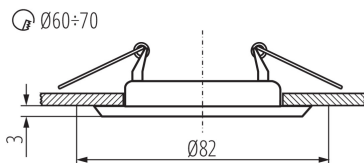

Ceiling-mounted spotlight fitting

5905339003287

Kanlux ARGUS are the most popular and at the same time the simplest eye in its form. Diversity of shapes and colours will make each fan of classics find something for themselves among them. Bulbs with Gx5.3 (12V) light bulb base match the Kanlux ARGUS eyes.

GENERAL DATA:

Colour: graphite

Necessity of using self-shielding lamps: yes

Place of assembly: Recessed mount in the ceiling

Place of application: Indoors

Minimum distance from the illuminated object: 0,5m

Replaceable light source: yes

The product is not suitable to be installed on a normally flammable surface: >35W

The product is not suitable to be covered with a heat-insulating material: yes

Light source included: no

Height [mm]: 34

Diameter [mm]: 82

Assembly hole [mm]: Ø60-70

Wire length [m]: 0.12

TECHNICAL DATA:

Rated voltage [V]: 12 AC; 12 DC

Maximum power [W]: max 50

Class of protection against electric shock: III

Light source: MR16

Cap: Gx5,3

Ambient temperature range to which the product can be exposed: 5÷25

The fixture is adapted to the light sources of the following energy classes: A++,A+,A,B,C,D,E

Enclosure material: steel

Connection type: Free cable ends

Wire diameter [mm²]: 0.75

Lighting-fixture angle regulation: none

IP class: 20

LOGISTIC DATA:

Unit of measurement: unit

Packaging method: 50

Number of units in the secondary packaging: 1

Number of units in the packaging: 50

Net unit weight [g]: 50