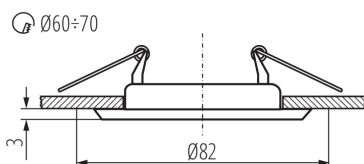

00325 ARGUS CT-2114-C/M

Ceiling-mounted spotlight fitting

5905339003256

Kanlux ARGUS are the most popular and at the same time the simplest eye in its form. Diversity of shapes and colours will make each fan of classics find something for themselves among them. Bulbs with Gx5.3 (12V) light bulb base match the Kanlux ARGUS eyes.

GENERAL DATA:

Colour: chrome matte

Necessity of using self-shielding lamps: yes

Place of assembly: Recessed mount in the ceiling

Place of application: Indoors

Minimum distance from the illuminated object: 0,5m

Replaceable light source: yes

The product is not suitable to be installed on a normally flammable surface: >35W

The product is not suitable to be covered with a heat-insulating material: yes

Light source included: no

Height [mm]: 34

Diameter [mm]: 82

Assembly hole [mm]: Ø60-70

Wire length [m]: 0.12

TECHNICAL DATA:

Rated voltage [V]: 12 AC; 12 DC

Maximum power [W]: max 50

Class of protection against electric shock: III

Light source: MR16

Cap: Gx5,3

Ambient temperature range to which the product can be exposed: 5÷25

The fixture is adapted to the light sources of the following energy classes: A++,A+,A,B,C,D,E

Enclosure material: steel

Connection type: Free cable ends

Wire diameter [mm²]: 0.75

Lighting-fixture angle regulation: none

IP class: 20

LOGISTIC DATA:

Unit of measurement: unit

Packaging method: 50

Number of units in the secondary packaging: 1

Number of units in the packaging: 50

Net unit weight [g]: 50