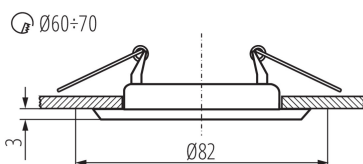

00324 ARGUS CT-2114-BR/M

Ceiling-mounted spotlight fitting

5905339003249

Kanlux ARGUS are the most popular and at the same time the simplest eye in its form. Diversity of shapes and colours will make each fan of classics find something for themselves among them. Bulbs with Gx5.3 (12V) light bulb base match the Kanlux ARGUS eyes.

GENERAL DATA:

Colour: matt brass

Necessity of using self-shielding lamps: yes

Place of assembly: Recessed mount in the ceiling

Place of application: Indoors

Minimum distance from the illuminated object: 0,5m

Replaceable light source: yes

The product is not suitable to be installed on a normally flammable surface: >35W

The product is not suitable to be covered with a heat-insulating material: yes

Light source included: no

Height [mm]: 34

Diameter [mm]: 82

Assembly hole [mm]: Ø60-70

Wire length [m]: 0.12

TECHNICAL DATA:

Rated voltage [V]: 12 AC; 12 DC

Maximum power [W]: max 50

Class of protection against electric shock: III

Light source: MR16

Cap: Gx5,3

Ambient temperature range to which the product can be exposed: 5÷25

The fixture is adapted to the light sources of the following energy classes: A++,A+,A,B,C,D,E

Enclosure material: steel

Connection type: Free cable ends

Wire diameter [mm²]: 0.75

Lighting-fixture angle regulation: none

IP class: 20

LOGISTIC DATA:

Unit of measurement: unit

Packaging method: 50

Number of units in the secondary packaging: 1

Number of units in the packaging: 50

Net unit weight [g]: 50