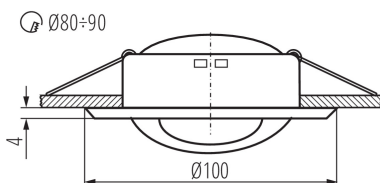

Ceiling-mounted spotlight fitting

5905339003096

Kanlux ARGUS are the most popular and at the same time the simplest eye in its form. Diversity of shapes and colours will make each fan of classics find something for themselves among them. Bulbs with Gx5.3 (12V) light bulb base match the Kanlux ARGUS eyes.

GENERAL DATA:

Colour: chrome

Necessity of using self-shielding lamps: yes

Place of assembly: Recessed mount in the ceiling

Place of application: Indoors

Minimum distance from the illuminated object: 0,5m

Replaceable light source: yes

The product is not suitable to be installed on a normally flammable surface: >35W

The product is not suitable to be covered with a heat-insulating material: yes

Light source included: no

Height [mm]: 44

Diameter [mm]: 100

Assembly hole [mm]: Ø80-90

Wire length [m]: 0.12

TECHNICAL DATA:

Rated voltage [V]: 12 AC; 12 DC

Maximum power [W]: max 50

Class of protection against electric shock: III

Light source: MR16

Cap: Gx5,3

Ambient temperature range to which the product can be exposed: 5÷25

The fixture is adapted to the light sources of the following energy classes: A++,A+,A,B,C,D,E

Enclosure material: steel

Connection type: Free cable ends

Wire diameter [mm²]: 0.75

Lighting-fixture angle regulation: in one axis

Lighting-fixture angle regulation [°]: 45

IP class: 20

LOGISTIC DATA:

Unit of measurement: unit

Packaging method: 50

Number of units in the secondary packaging: 1

Number of units in the packaging: 50