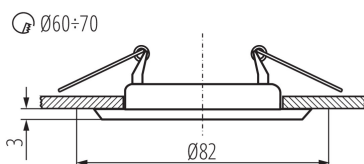

00301 ARGUS CT-2114-C

Ceiling-mounted spotlight fitting

5905339003010

Kanlux ARGUS are the most popular and at the same time the simplest eye in its form. Diversity of shapes and colours will make each fan of classics find something for themselves among them. Bulbs with Gx5.3 (12V) light bulb base match the Kanlux ARGUS eyes.

GENERAL DATA:

Colour: chrome

Necessity of using self-shielding lamps: yes

Place of assembly: Recessed mount in the ceiling

Place of application: Indoors

Minimum distance from the illuminated object: 0,5m

Replaceable light source: yes

The product is not suitable to be installed on a normally flammable surface: >35W

The product is not suitable to be covered with a heat-insulating material: yes

Light source included: no

Height [mm]: 34

Diameter [mm]: 82

Assembly hole [mm]: Ø60-70

Wire length [m]: 0.12

TECHNICAL DATA:

Rated voltage [V]: 12 AC; 12 DC

Maximum power [W]: max 50

Class of protection against electric shock: III

Light source: MR16

Cap: Gx5,3

Ambient temperature range to which the product can be exposed: 5÷25

The fixture is adapted to the light sources of the following energy classes: A++,A+,A,B,C,D,E

Enclosure material: steel

Connection type: Free cable ends

Wire diameter [mm²]: 0.75

Lighting-fixture angle regulation: none

IP class: 20

LOGISTIC DATA:

Unit of measurement: unit

Packaging method: 50

Number of units in the secondary packaging: 1

Number of units in the packaging: 50

Net unit weight [g]: 50