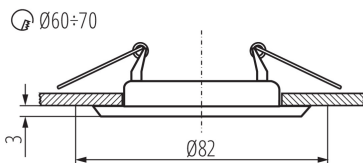

00300 ARGUS CT-2114-G

Ceiling-mounted spotlight fitting

5905339003003

Kanlux ARGUS are the most popular and at the same time the simplest eye in its form. Diversity of shapes and colours will make each fan of classics find something for themselves among them. Bulbs with Gx5.3 (12V) light bulb base match the Kanlux ARGUS eyes.

GENERAL DATA:

Colour: gold

Necessity of using self-shielding lamps: yes

Place of assembly: Recessed mount in the ceiling

Place of application: Indoors

Minimum distance from the illuminated object: 0,5m

Replaceable light source: yes

The product is not suitable to be installed on a normally flammable surface: >35W

The product is not suitable to be covered with a heat-insulating material: yes

Light source included: no

Height [mm]: 34

Diameter [mm]: 82

Assembly hole [mm]: Ø60-70

Wire length [m]: 0.12

TECHNICAL DATA:

Rated voltage [V]: 12 AC; 12 DC

Maximum power [W]: max 50

Class of protection against electric shock: III

Light source: MR16

Cap: Gx5,3

Ambient temperature range to which the product can be exposed: 5÷25

The fixture is adapted to the light sources of the following energy classes: A++,A+,A,B,C,D,E

Enclosure material: steel

Connection type: Free cable ends

Wire diameter [mm²]: 0.75

Lighting-fixture angle regulation: none

IP class: 20

LOGISTIC DATA:

Unit of measurement: unit

Packaging method: 50

Number of units in the secondary packaging: 1

Number of units in the packaging: 50

Net unit weight [g]: 50