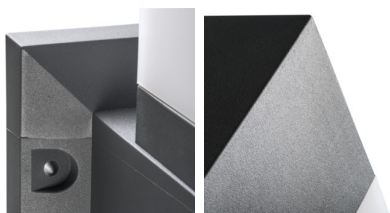

Architectural lighting with replaceable source of light

5905339291707

XXL  
size

Kanlux INVO OP is a series of external architectural luminaires. The whole family is composed of posts and façade luminaires. You can use your favourite light colour in Kanlux INVO luminaires since it is adapted for replaceable sources with a E27 screw.

### GENERAL DATA:

**Colour:** graphite  
**Place of assembly:** wall mounted  
**Place of application:** Indoors and outdoors  
**Minimum distance from the illuminated object:** 0,5m  
**Replaceable light source:** yes  
**Light source included:** no  
**Length [mm]:** 170  
**Width [mm]:** 170  
**Height [mm]:** 435