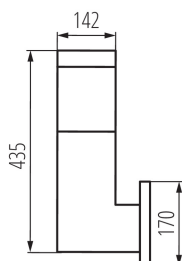

Architectural lighting with replaceable source of light

5905339291707

XXL
size

Kanlux INVO OP is a series of external architectural luminaires. The whole family is composed of posts and façade luminaires. You can use your favourite light colour in Kanlux INVO luminaires since it is adapted for replaceable sources with a E27 screw.

GENERAL DATA:

Colour: graphite
Place of assembly: wall mounted
Place of application: Indoors and outdoors
Minimum distance from the illuminated object: 0,5m
Replaceable light source: yes
Light source included: no
Length [mm]: 170
Width [mm]: 170
Height [mm]: 435

TECHNICAL DATA:

Rated voltage [V]: 220-240 AC
Rated frequency [Hz]: 50/60
Maximum power [W]: max 20
Class of protection against electric shock: II
Lampshade material: plastic
Light source: GLS/CFL/LED
Cap: E27
Ambient temperature range to which the product can be exposed: -20÷35
The fixture is adapted to the light sources of the following energy classes: A++,A+,A,B,C,D,E
Enclosure material: plastic
Connection type: Terminal block
Range of sections of wires used [mm²]: 0,75÷1,5
IP class: 54

LOGISTIC DATA:

Unit of measurement: unit
Packaging method: 1
Number of units in the secondary packaging: 1
Number of units in the packaging: 1
Net unit weight [g]: 1720
Grammage [g]: 2360
Length of a unit pack [cm]: 26.5
Width of a unit pack [cm]: 26.5
Height of a unit pack [cm]: 53
Weight of a cardboard box [kg]: 2.36