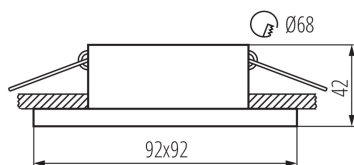

29132 SIMEN DSL SR/B/B

Ring for spotlight fittings

5905339291325

Kanlux SIMEN DSL is a fixture which consists of three parts - ring, body and base. Our range includes prepared colour sets in classic black and white, or fixtures with silver and gold elements, which will fit in with your interior, where they will become a visible decoration. You can also replace individual elements with other Kanlux SIMEN DSL fixture sets you already have.

GENERAL DATA:

Colour: silver / black / black

Necessity of using self-shielding lamps: yes

Place of assembly: Recessed mount in the ceiling

Place of application: Indoors

Minimum distance from the illuminated object: 0,5m

Decorative ring without a ceramic frame: yes

Replaceable light source: yes

The product is not suitable to be covered with a heat-insulating material: yes

Light source included: no

Length [mm]: 92

Width [mm]: 92

Height [mm]: 42

Assembly hole [mm]: Ø68

TECHNICAL DATA:

Rated voltage [V]: 12 AC; 12 DC; 220-240 AC

Maximum power [W]: max 35

Class of protection against electric shock: II/III

Light source: MR16/PAR16

Cap: Gx5,3/GU10