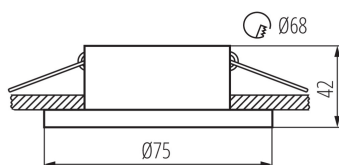

Ring for spotlight fittings

5905339291387

Kanlux SIMEN DSO is a fixture which consists of two parts - ring, and body. Our range includes permanent colour sets in classic black and white, and fixtures with silver and gold elements, which will fit in with your interior, where they will become a visible decoration. You can also replace individual elements with other Kanlux SIMEN DSO fixture sets you already have.

GENERAL DATA:

Colour: black/white

Necessity of using self-shielding lamps: yes

Place of assembly: Recessed mount in the ceiling

Place of application: Indoors

Minimum distance from the illuminated object: 0,5m

Decorative ring without a ceramic frame: yes

Replaceable light source: yes

The product is not suitable to be covered with a heat-insulating material: yes

Light source included: no

Height [mm]: 42

Diameter [mm]: 75

Assembly hole [mm]: Ø68

TECHNICAL DATA:

Rated voltage [V]: 12 AC; 12 DC; 220-240 AC

Maximum power [W]: max 35

Class of protection against electric shock: II/III

Light source: MR16/PAR16

Cap: Gx5,3/GU10

Ambient temperature range to which the product can be exposed: 5÷25

The fixture is adapted to the light sources of the following energy classes: A++,A+,A,B,C,D,E

Enclosure material: aluminum alloy

Lighting-fixture angle regulation: none

IP class: 20

LOGISTIC DATA:

Unit of measurement: unit

Packaging method: 100

Number of units in the secondary packaging: 1

Number of units in the packaging: 100

Net unit weight [g]: 80

Grammage [g]: 107.8

Length of a unit pack [cm]: 8

Width of a unit pack [cm]: 5