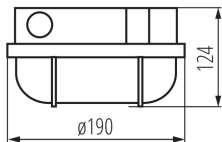

Bulkhead fixture

5905339705242

Kanlux HERMI is a channel luminaire with a high tightness rating (IP54), which means high protection against dust and water splashes. The luminaire also has a metal mesh which protects the shade from mechanical damage.

GENERAL DATA:

Colour: white

Place of assembly: wall mounted, ceiling mounted

Place of application: Indoors and outdoors

Minimum distance from the illuminated object: 0,5m

Replaceable light source: yes

Light source included: no

Length [mm]: 190

Width [mm]: 110

Height [mm]: 124

TECHNICAL DATA:

Rated voltage [V]: 220-240 AC

Rated frequency [Hz]: 50/60

Maximum power [W]: max 100

Class of protection against electric shock: II

Lampshade material: glass

Light source: GLS/CFL/LED

Cap: E27

Ambient temperature range to which the product can be exposed: -20÷25

The fixture is adapted to the light sources of the following energy classes: A++,A+,A,B,C,D,E

Enclosure material: plastic

Connection type: Terminal block

Range of sections of wires used [mm²]: 1-1,5

IK class: 06

IP class: 54

LOGISTIC DATA:

Unit of measurement: unit

Packaging method: 12

Number of units in the packaging: 12

Net unit weight [g]: 720

Grammage [g]: 750

Length of a unit pack [cm]: 19

Width of a unit pack [cm]: 13.5

Height of a unit pack [cm]: 13

Weight of a cardboard box [kg]: 9

Width of a cardboard box [cm]: 20