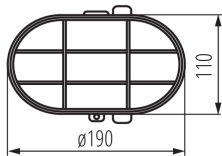

Bulkhead fixture

5905339705242

Kanlux HERMI is a channel luminaire with a high tightness rating (IP54), which means high protection against dust and water splashes. The luminaire also has a metal mesh which protects the shade from mechanical damage.

### GENERAL DATA:

**Colour:** white

**Place of assembly:** wall mounted, ceiling mounted

**Place of application:** Indoors and outdoors

**Minimum distance from the illuminated object:** 0,5m

**Replaceable light source:** yes

**Light source included:** no

**Length [mm]:** 190

**Width [mm]:** 110

**Height [mm]:** 124