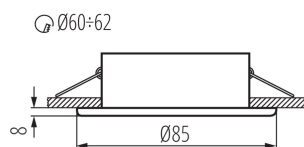

32500 MARIN CT-S80-W

Ceiling-mounted spotlight fitting

5905339325006

IP
44/20

Kanlux MARIN means small and tight ceiling holders to be used in places with increased humidity. They can easily be placed in a bathroom above a mirror, in a kitchen or in a laundry.

GENERAL DATA:

Colour: white

Necessity of using self-shielding lamps: yes

Place of assembly: Recessed mount in the ceiling

Place of application: Indoors and outdoors

Minimum distance from the illuminated object: 0,5m

Replaceable light source: yes

The product is not suitable to be covered with a heat-insulating material: yes

Light source included: no

Height [mm]: 37

Diameter [mm]: 85

Assembly hole [mm]: Ø60-62

Wire length [m]: 0.12

Enclosure material: steel

Connection type: Free cable ends

Wire diameter [mm²]: 0.75

Lighting-fixture angle regulation: none

IP class: 44/20

LOGISTIC DATA:

Unit of measurement: unit

Packaging method: 50