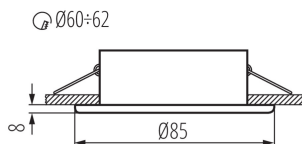

Ceiling-mounted spotlight fitting

5905339047045

IP
44/20

Kanlux MARIN means small and tight ceiling holders to be used in places with increased humidity. They can easily be placed in a bathroom above a mirror, in a kitchen or in a laundry.

GENERAL DATA:

Colour: nickel matte

Necessity of using self-shielding lamps: yes

Place of assembly: Recessed mount in the ceiling

Place of application: Indoors and outdoors

Minimum distance from the illuminated object: 0,5m

Replaceable light source: yes

The product is not suitable to be covered with a heat-insulating material: yes

Light source included: no

Height [mm]: 37

Diameter [mm]: 85

Assembly hole [mm]: Ø60-62

Wire length [m]: 0.12

TECHNICAL DATA:

Rated voltage [V]: 12 AC; 12 DC

Maximum power [W]: max 35

Class of protection against electric shock: III

Light source: MR16

Cap: Gx5,3

The fixture is adapted to the light sources of the following energy classes: A++,A+,A,B,C,D,E

Enclosure material: steel

Connection type: Free cable ends

Wire diameter [mm²]: 0.75

Lighting-fixture angle regulation: none

IP class: 44/20

LOGISTIC DATA:

Unit of measurement: unit

Packaging method: 50

Number of units in the secondary packaging: 1

Number of units in the packaging: 50

Net unit weight [g]: 100

Grammage [g]: 128

Length of a unit pack [cm]: 8.5

Width of a unit pack [cm]: 4

Height of a unit pack [cm]: 9

Weight of a cardboard box [kg]: 6.4

Width of a cardboard box [cm]: 22.5