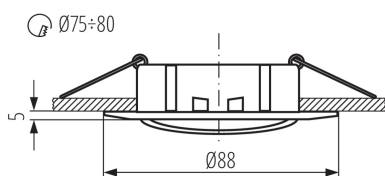

02590 LUTO CTX-DT02B-W

Ceiling-mounted spotlight fitting

5905339025906

Kanlux LUTO is a line of classic eyes in discreet colours. The white, patina brass or mat chromium will discretely add charm to a home space as well as to hotels and coffee shops.

GENERAL DATA:

Colour: white

Necessity of using self-shielding lamps: yes

Place of assembly: Recessed mount in the ceiling

Place of application: Indoors

Minimum distance from the illuminated object: 0,5m

Replaceable light source: yes

The product is not suitable to be installed on a normally flammable surface: >35W

The product is not suitable to be covered with a heat-insulating material: yes

Light source included: no

Height [mm]: 22

Diameter [mm]: 88

Assembly hole [mm]: Ø75-80

Wire length [m]: 0.12

TECHNICAL DATA:

Rated voltage [V]: 12 AC; 12 DC

Maximum power [W]: max 50

Class of protection against electric shock: III

Light source: MR16

Cap: Gx5,3

Ambient temperature range to which the product can be exposed: 5÷25

The fixture is adapted to the light sources of the following energy classes: A++,A+,A,B,C,D,E

Enclosure material: aluminum alloy

Connection type: Free cable ends

Wire diameter [mm²]: 0.75

Lighting-fixture angle regulation: in one axis

Lighting-fixture angle regulation [°]: 15

IP class: 20

LOGISTIC DATA:

Unit of measurement: unit

Packaging method: 50

Number of units in the secondary packaging: 1

Number of units in the packaging: 50

Net unit weight [g]: 72

Grammage [g]: 104