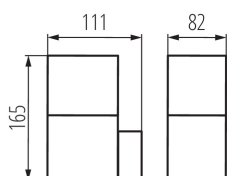

29010 VADRA 16L-UP

Garden light fitting with replaceable light source

5905339290106

External Kanlux VADRA fixtures are designed for wall mounting (wall lamps) or on solid ground (posts). Kanlux VADRA are equipped with replaceable light sources which give the possibility of a free choice of light colour and intensity around the house.

GENERAL DATA:

Colour: anthracite
Place of assembly: wall mounted
Place of application: Indoors and outdoors
Minimum distance from the illuminated object: 0,2m
Replaceable light source: yes
Light source included: no
Fixture lighting direction: Top
Length [mm]: 111
Width [mm]: 111
Height [mm]: 82

TECHNICAL DATA:

Rated voltage [V]: 220-240 AC
Rated frequency [Hz]: 50/60
Maximum power [W]: max 11
Class of protection against electric shock: I
Lampshade material: plastic
Light source: GLS/CFL/LED
Cap: E27
Ambient temperature range to which the product can be exposed: -20÷35
The fixture is adapted to the light sources of the following energy classes: A++,A+,A,B,C,D,E
Enclosure material: aluminum alloy
Connection type: Bolt terminal block
Range of sections of wires used [mm²]: 1,5÷2,5
IP class: 44

LOGISTIC DATA:

Unit of measurement: unit
Packaging method: 8
Number of units in the secondary packaging: 1
Number of units in the packaging: 8
Net unit weight [g]: 430
Grammage [g]: 526.25
Length of a unit pack [cm]: 12
Width of a unit pack [cm]: 9
Height of a unit pack [cm]: 17.5