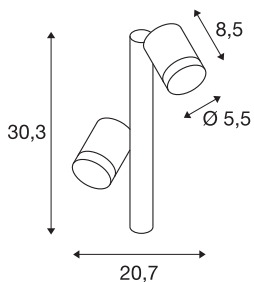

HELIA

outdoor floor stand, double-headed, LED, 3000K, IP55, anthracite, 16W, optional spike luminaire

The puristic HELIA path light and floor stand is made of aluminium and fitted with one lamp head. The luminaire is fitted with two high-voltage, warm-white LEDs. The light, which comes in anthracite, is connected directly to the 230V mains supply. With protection class IP55, the floodlight is suitable for outdoor use. This luminaire contains dimmable LED lamps. The lamps in the luminaire cannot be replaced. The HELIA series also contains pendants, wall lights and display floodlights as such it can be used universally.

TECHNICAL DATA

Item no.:	233285
Primary nominal voltage	220-240V ~50/60Hz mA/V
Vertical tilting range	90 °
Horizontal rotation range	350 °
Width	5.5 cm
Height	30.3 cm
Depth	20.7 cm
Net weight	1.023 kg
Gross weight	1.359 kg
IP Code	IP 55
Safety class	I
Assembly	Surface
Assembly details	Ground with Acc.
Dimming technology	Leading edge
Wattage	16 W
Lumen	900 lm
Colour temperature	3000 Kelvin
Beam angle	38 °
Color	anthracite
CRI	>80
LXXBXX data	70/50
Service life	30000 h