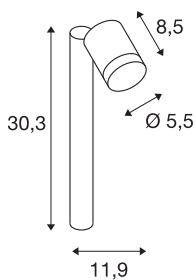

HELIA

outdoor floor stand, single-headed, LED, 3000K, IP55, anthracite, 8W, optional spike luminaire

The puristic HELIA path light and floor stand is made of aluminium and fitted with one lamp head. The luminaire is equipped with a warm-white high-voltage LED. The light, which comes in anthracite, is connected directly to the 230V mains supply. With protection class IP55, the floodlight is suitable for outdoor use. This luminaire contains dimmable LED lamps. The lamps in the luminaire cannot be replaced. The HELIA series also contains pendants, wall lights and display floodlights as such it can be used universally.

TECHNICAL DATA

Item no.:	233275
Primary nominal voltage	220-240V ~50/60Hz mA/V
Vertical tilting range	90 °
Horizontal rotation range	350 °
Width	5.5 cm
Height	30.3 cm
Depth	11.9 cm
Net weight	0.743 kg
Gross weight	1.012 kg
IP Code	IP 55
Safety class	I
Assembly	Surface
Assembly details	Ground with Acc.
Dimming technology	Leading edge
Wattage	8 W
Lumen	450 lm
Colour temperature	3000 Kelvin
Beam angle	38 °
Color	anthracite
CRI	>80
LXXBXX data	70/50
Service life	30000 h